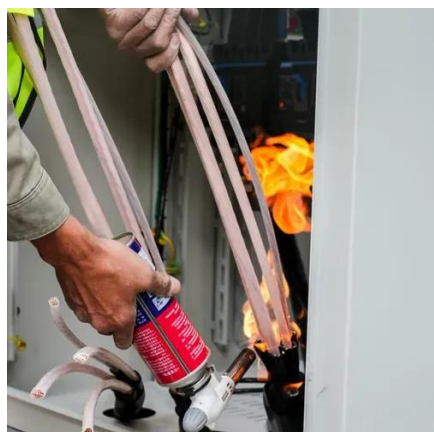

Emergency Response Containers

Customized Emergency Response & Disaster Relief Containers delivered nationwide! They are custom retrofit Grade A containers that offer secure storage of critical supplies.