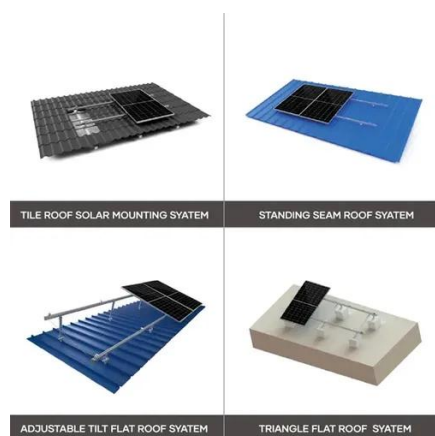

[This artsy 1,000 W rollout solar awning can power your RV](#)

Illinois-based startup Eco-dynamic Tech has debuted a lightweight rollout solar awning for RVs that can generate up to 8,000 Wh per day.

[Artpiece® for RV 800W Solar Awning - Eco-dynamic Tech](#)

Artpiece® for RV 1000W is the World's First-Ever Colored, Rollable, Motorized Solar Awning that combines solar power supply and sun protection

awning for RV travel and camping. It's a full ...

Eco-dynamic Tech Unveils World's First Colored Solar Awning for ...