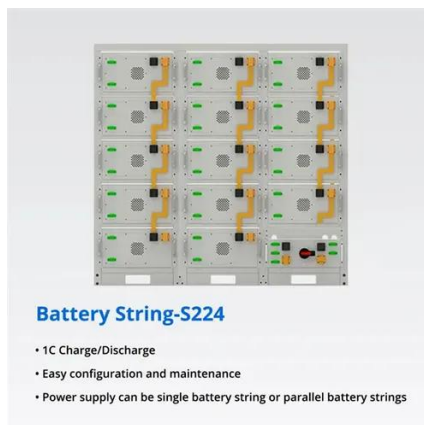

[BITCOIN MINING CONTAINERS - Wattum.io](https://wattum.io)

The Wattum crypto mining container is a purpose-built mining solution that provides increased mobility and efficiency and reduces overall operational ...

Containers - Easy-Miners

Equipped with advanced hydro cooling systems, these containers are built to support intensive mining operations while significantly reducing heat, noise, and power consumption.