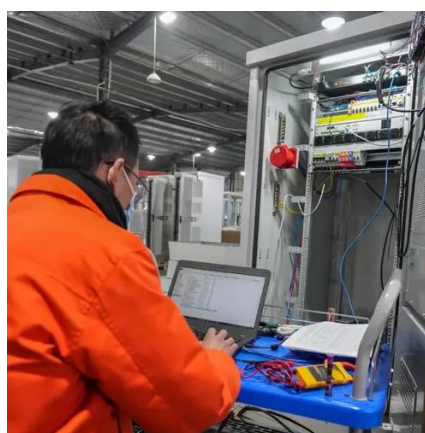

[100kW DC 200V~750V AC/DC power module ...](#)

Application: Suitable for small and medium-sized industrial and commercial energy storage system scenarios, which can be used for peak and valley ...