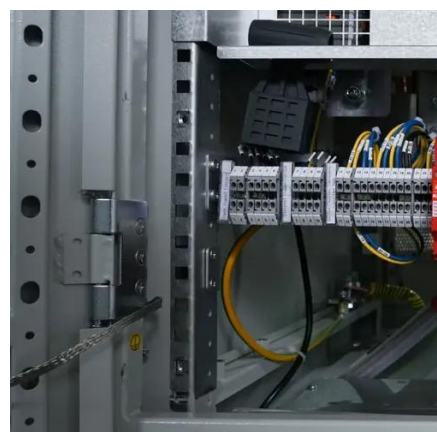

[100kW DC 200V~750V AC/DC power module ...](#)

Application: Suitable for small and medium-sized industrial and commercial energy storage system scenarios, which can be used for peak and valley ...