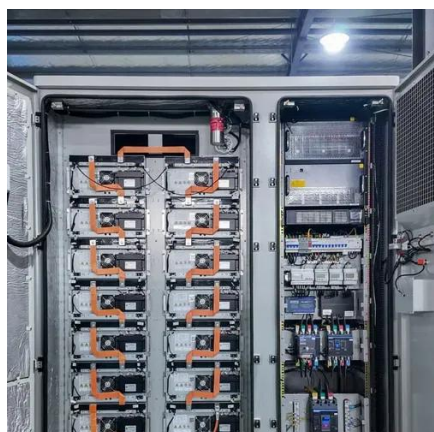

[120v to 220v voltage converter , Newegg](#)

Search Newegg for 120v to 220v voltage converter. Get fast shipping and top-rated customer service.

[How to Convert 120V to 220V: Step-Up Transformers & Wiring](#)

Safely convert 120V to 220V. Compare portable step-up transformers versus installing dedicated 240V circuits for high-demand appliances.

[2000-Watts Step Up/Down Converter 110/120-Volt](#)

The Step Up and Step Down Voltage Converter Transformer with USB Charging Port from Pyle offers you a safe, ...