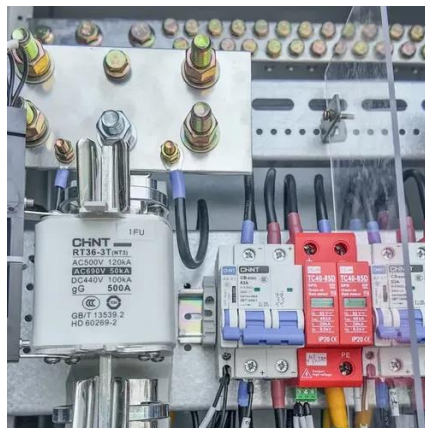

[Pyle Pro 500 -Watt Power Inverter Lowes](#)

The Step Up and Step Down Voltage Converter Transformer with USB Charging Port from Pyle offers you a safe, dependable, cost-effective and easy solution to converting voltages from 110 ...