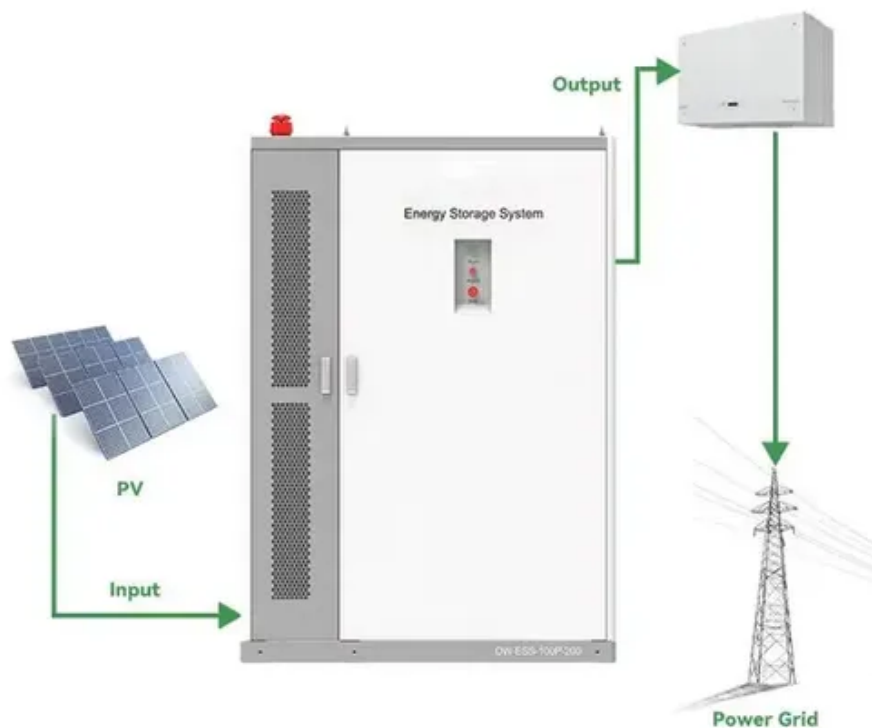

12KW multi-voltage power frequency inverter

Overview

With 21 kW of solar PV input and scalable output up to 120 kW AC by paralleling 10 units, it delivers unmatched flexibility for grid-tied, off-grid, or backup systems. The Envy True 12kW features a 200A AC passthrough, providing uninterrupted power to critical loads and full-home.

GS Series Inverter: Pure Sine Wave Inverter is a combination of an inverter, AC charger, Mppt solar charger and Auto-transfer switch into one complete system. The most common use for this inverter is emergency backup power or off-grid systems for residences, businesses and remote power needs.