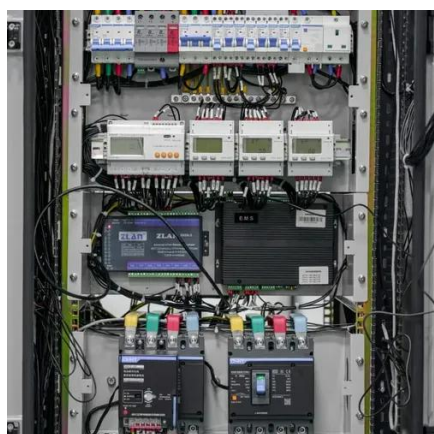

Converts 48V DC to 120V/240V AC with selectable 50Hz/60Hz frequency via the LCD screen. Designed for off-grid inverter systems, ...

49ers vs. Seahawks live score, updates, highlights from NFL ...

The Sporting News is tracking live scoring updates and highlights for 49ers vs. Seahawks on Saturday afternoon. Follow for complete results from the NFL Week 18 game.