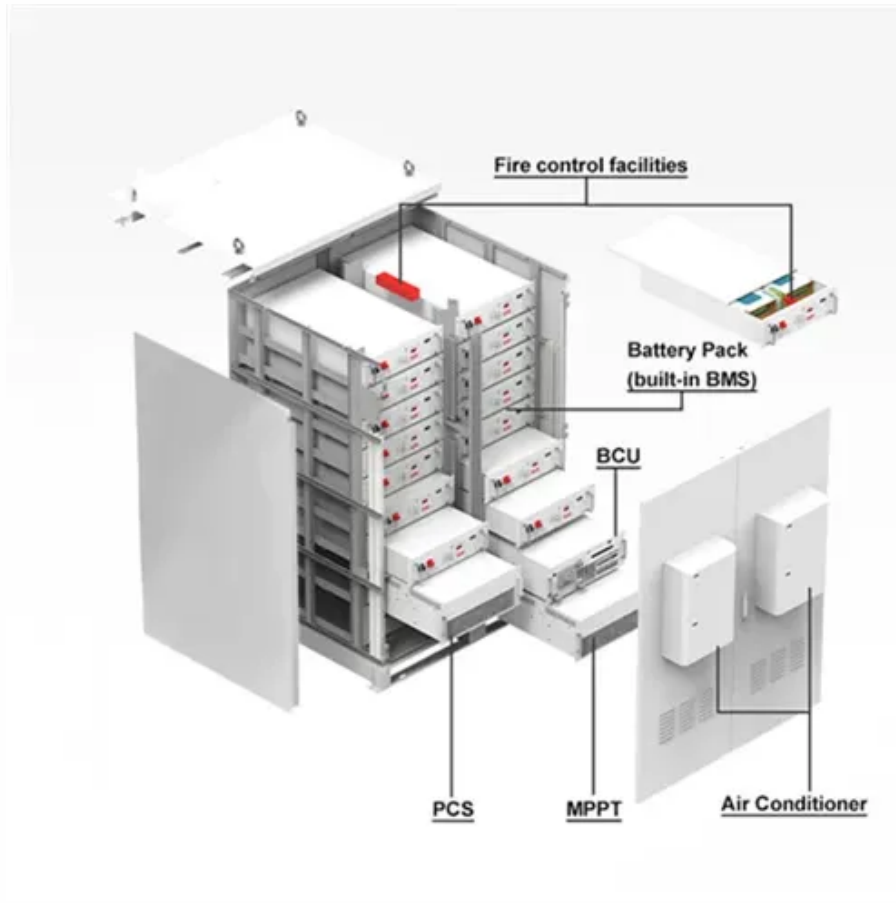

12V40AH battery connected to inverter 1600W

12V40AH battery connected to inverter 1600W

[Connecting an inverter battery: a visual guide](#)

Learn about the connection diagram for an inverter battery, including how to properly connect the battery terminals and ensure optimal performance.

How to Connect Battery to Solar Inverter: A Step-by-Step Guide ...

Step-by-Step Connection Guide: Follow a detailed procedure, ensuring safety precautions, verifying compatibility, and double-checking all connections to successfully ...