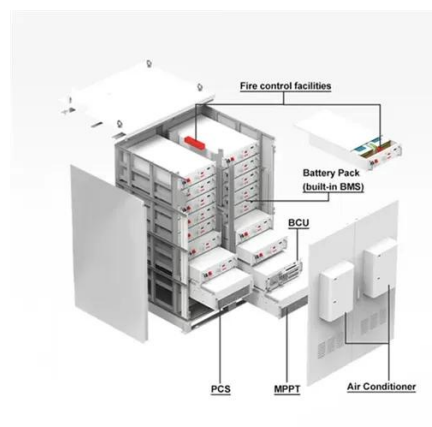

Inverters, Voltage Converters & Transformers

Power Bright 1500 Watt 12V DC to 220 Volt (Single phase) AC 50Hz Modified Wave Inverter
This heavy duty 220V 50Hz inverter connects ...