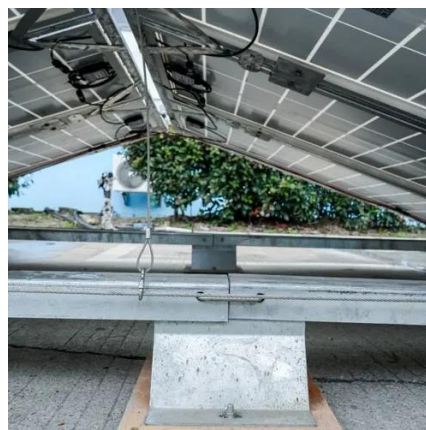

3000W Solar Inverter Guide 2025: Reviews, Installation & Sizing

System Voltage Optimization: While 12V systems are common for RVs, 24V and 48V configurations significantly reduce DC current requirements for 3000W applications - from ...