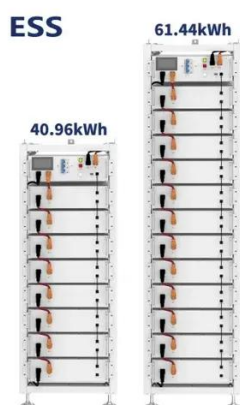

voltage adjustments. Additional features ...