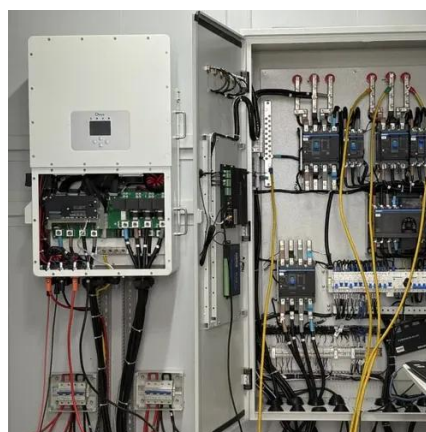

[How to configure 150w solar panels for power generation](#)

To configure 150W solar panels effectively for power generation, several key steps must be meticulously followed to maximize efficiency. 1. Understanding panel placement, 2. ...