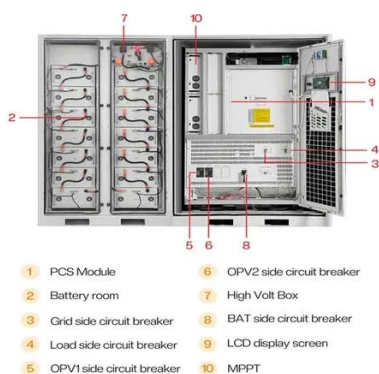

Información acerca de WhatsApp Web

WhatsApp Web te permite enviar mensajes privados desde cualquier navegador de tu escritorio para mantenerte conectado. Ofrece la comodidad y los beneficios de una pantalla más ...