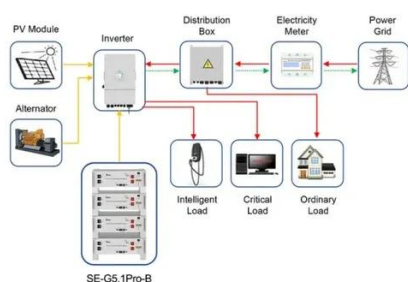

Application scenarios of energy storage battery products