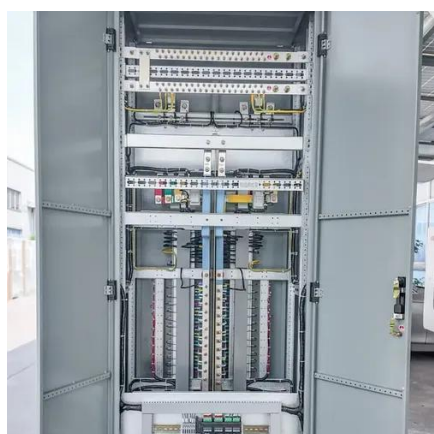

[VoltCoffer 1Mw Battery Container Energy Storage ...](#)

Whether for grid support, renewable energy integration, or backup power, the VoltCoffer ESS containers provide a reliable and efficient energy storage ...

[Sea Beach Plaza Hotel , Close To Rio Vista . 2025 Rates](#)

Situated approximately 5 minutes' walk from Fort Lauderdale Parasail, the 2-star Sea Beach Plaza Fort Lauderdale hotel features Wi-Fi in public areas and private parking on site.

1MW Battery Storage

For commercial and industrial users with larger electricity power requirements per day, this 1MW battery container storage system 3MWh can effectively meet their electricity needs and help ...