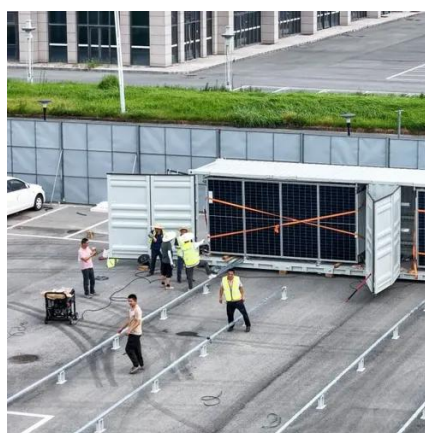

[Sunway 1Mw Battery Container Energy Storage System](#)

Sunway Ess battery energy storage system (BESS) containers are based on a modular design. They can be configured to match the required power and capacity requirements of client's ...