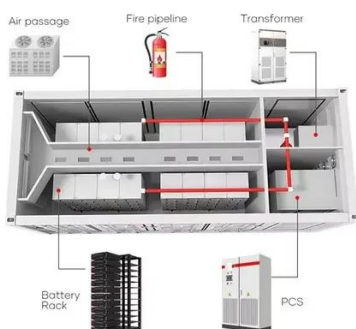

Airport & Port Charging Solutions- LiFe-Younger:Energy Storage ...

High-density, plug-and-play storage adaptable to diverse scenarios, providing reliable energy solutions wherever needed.