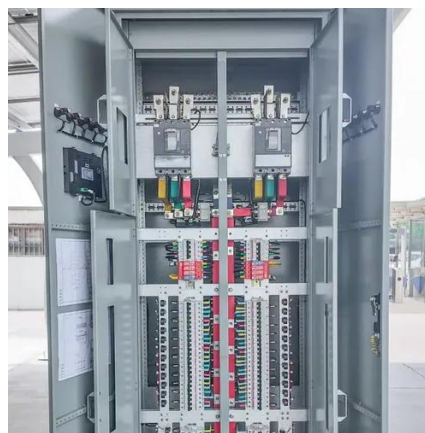

### [Samsung 50G 21700 4900mAh 10A Battery](#)

High Energy Density: With a nominal capacity of 4900mAh, this cell is ideal for applications requiring extended runtime. Reliable Performance: Stable operation under various ...