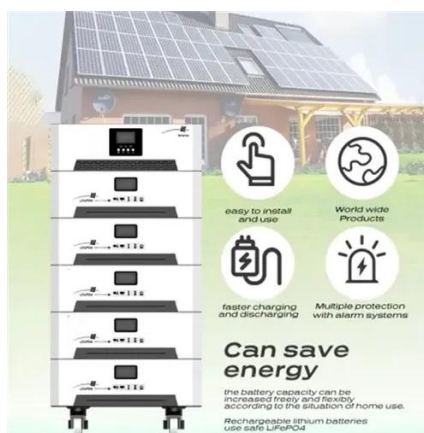

[Photovoltaic microinverter 2250W 220V EGT 2250 ...](#)

High-power solar microinverter, more robust and with simplified installation. With integrated Wi-Fi, it is possible to monitor energy generation in real ...