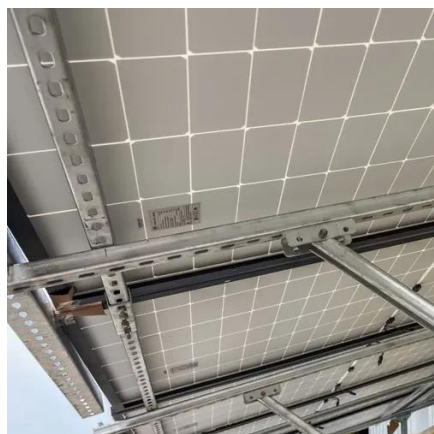

[OUPES Exodus 2400 Portable Power Station 2400W (Boost ...](#)

About this item [Power Your Essentials] - 2400W rated AC output (2600W boost, 4500W peak) powers appliances, tools, and devices during outages or outdoor adventures. ...