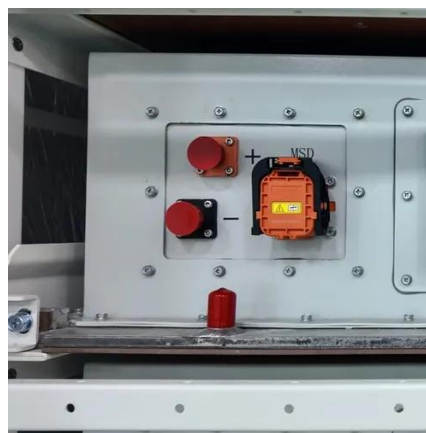

Samlex - 1200W 24VDC 120VAC Pure Sine

The Samlex 1200W Pure Sine Wave Inverter converts 24V DC battery power to clean 120V AC electricity, ideal for sensitive electronics and ...

[2000-Watt 24V DC to 120V AC Pure Sine Wave ...](#)

[Victron Phoenix 1200W 24VDC-120VAC PIN242122500 Inverter](#)

The Victron Energy PIN242122500 is a high-performance 24V DC to 120V AC pure sine wave inverter from the Phoenix VE.Direct series. Designed for residential, mobile, and industrial use, ...