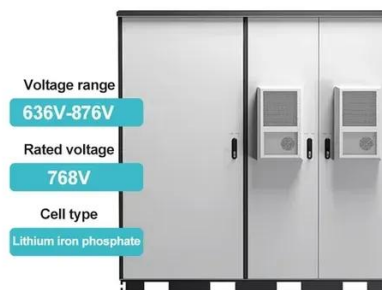

[SLD Tech ST-255Q-24CID2-QC 255-Watt, 24-Volt ...](#)

The SLD Tech ST-255Q-24CID2-QC is a high-efficiency 255-watt monocrystalline solar panel designed for robust performance in ...