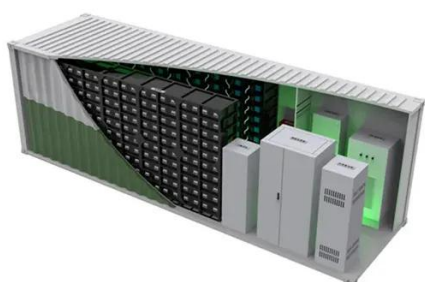

Home

2W Tech is a leading technology service provider specializing in cutting-edge solutions for the manufacturing and distribution industry, including Epicor ERP, Epicor P21, IT ...