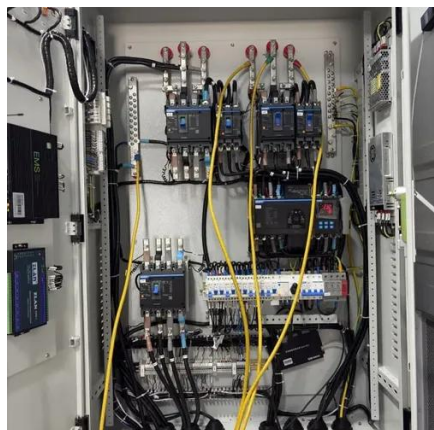

2w mAh solar container lithium battery pack