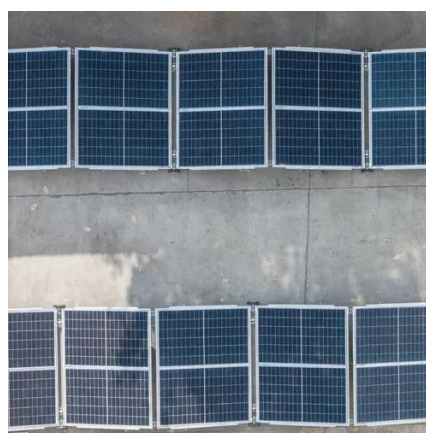

China Factory 300wh Lithium-Ion Battery Portable Power Station Power

Clean power in, clean power out. 3 ways to recharge by solar power, wall outlet and car input. Discharge with built-in eco-friendly lithium-ion battery energy storage system.