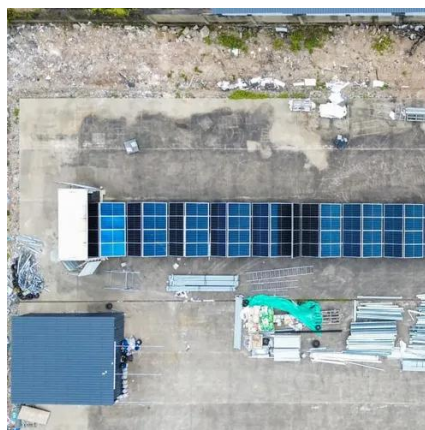

China Customized 300wh Portable Power Station Manufacturers ...

As one of the leading 300wh portable power station manufacturers and suppliers in China, we warmly welcome you to wholesale discount batteries in stock here and get free sample from ...