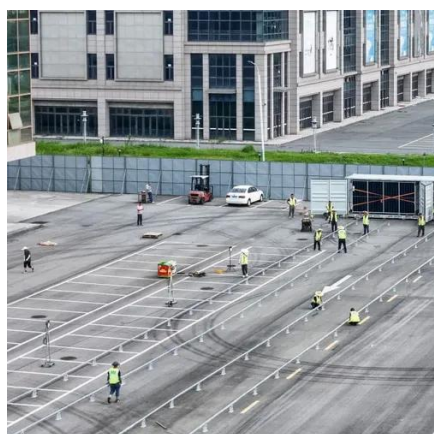

300W Power station, 300W Power station, 300wh power station...

Product Description By introducing our 300W portable power station to the great outdoors, Whaylan power station fulfills the power needs of every nature-lover, inspiring them to explore ...