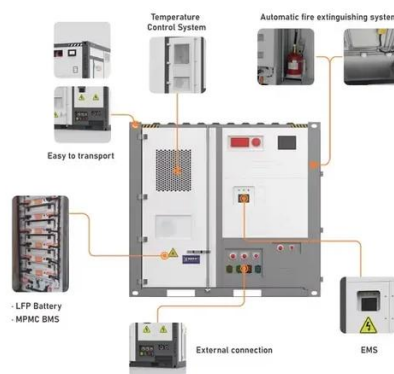

Dual Voltage 12V/24V to 220V 350W 700W 0.7kw Modified Sine Wave Inverter

Power inverter converts 12V or 24V DC from battery or car lighter to AC 110V or 220V household power, with USB port and AC outlet for fast charging the electronic devices. The inverter has ...