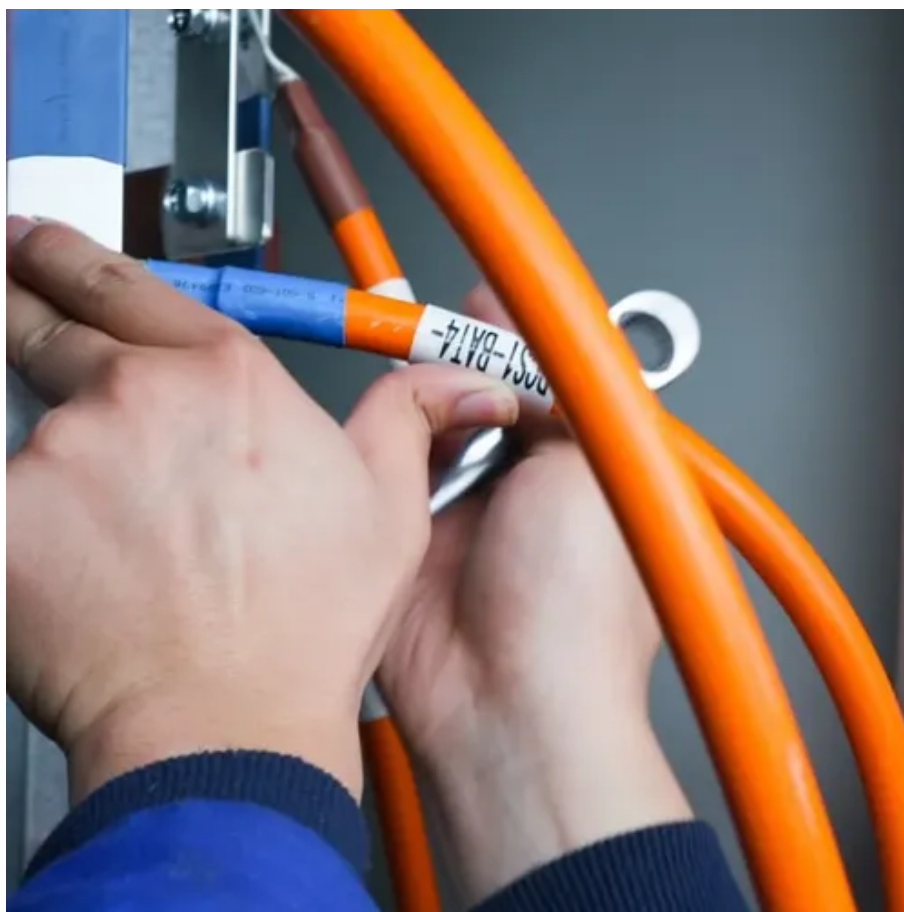

350w inverter voltage to 220v

350w inverter voltage to 220v

Dual Voltage 12V/24V to 220V 350W 700W 0.7kw Modified Sine ...

Power inverter converts 12V or 24V DC from battery or car lighter to AC 110V or 220V household power, with USB port and AC outlet for fast charging the electronic devices. The inverter has ...

...

It appears to be as advertised and despite the initial mix-up, all went well.

[K KRIEGER 350 Watt Voltage Transformer, 110/120V to ...](#)

KRIEGER Step Up/Down Voltage Transformer delivers reliable, efficient voltage conversion between 110V and 220V, ideal for international use. Built with precision engineering and safety in mind, it ...