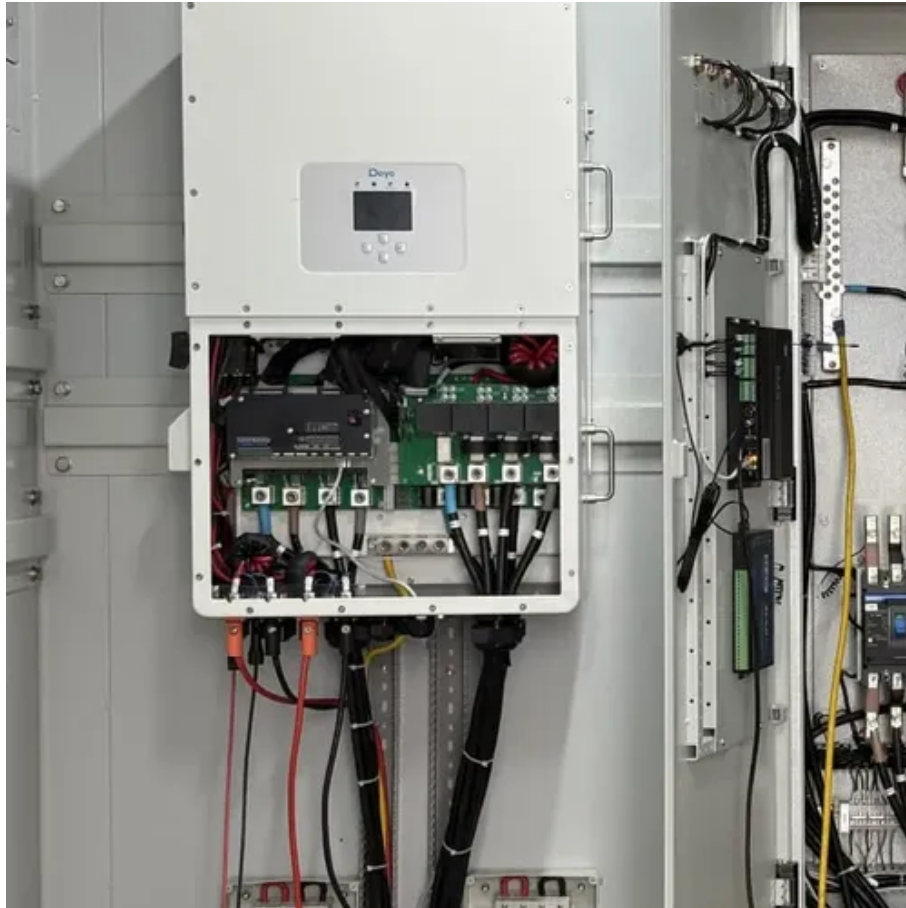

# 370w inverter 220v

## 370w inverter 220v

---

### 370W~550W 220v single three phase hybrid solar pump inverter ...

This hybrid solar pump inverter is engineered for efficient irrigation, featuring a power range of 370W to 550W and designed for single and three-phase operations at 220V.