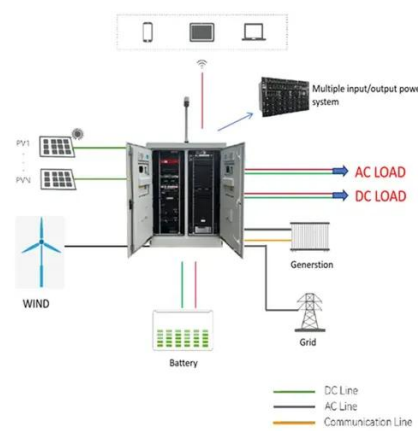

Hybrid Powerful 370w inverter for Varied Uses

Purchase hybrid, efficient, and high-low frequency 370w inverter at Alibaba for residential and commercial uses. These 370w inverter have solar-driven versions too.

370w AC Gear Motors 220v/ 230v Induction Reversible Motor

LAF Electric focuses on high quality AC 370w 220v/ 230v micro gear motors for wide applications. They're reliable, durable and compact in size.