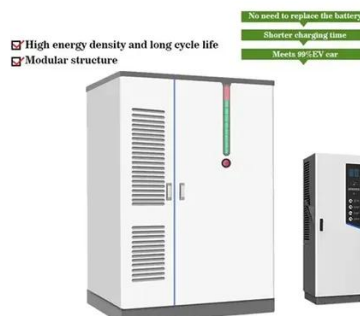

EGO Power+ Nexus Escape 400 Watt Lithium-Ion Battery Portable Inverter

The EGO POWER+ Nexus Escape 400W Inverter with Pure Sine Wave delivers high quality, clean power to sensitive electronics. The power inverter provides 400 watts of continuous ...