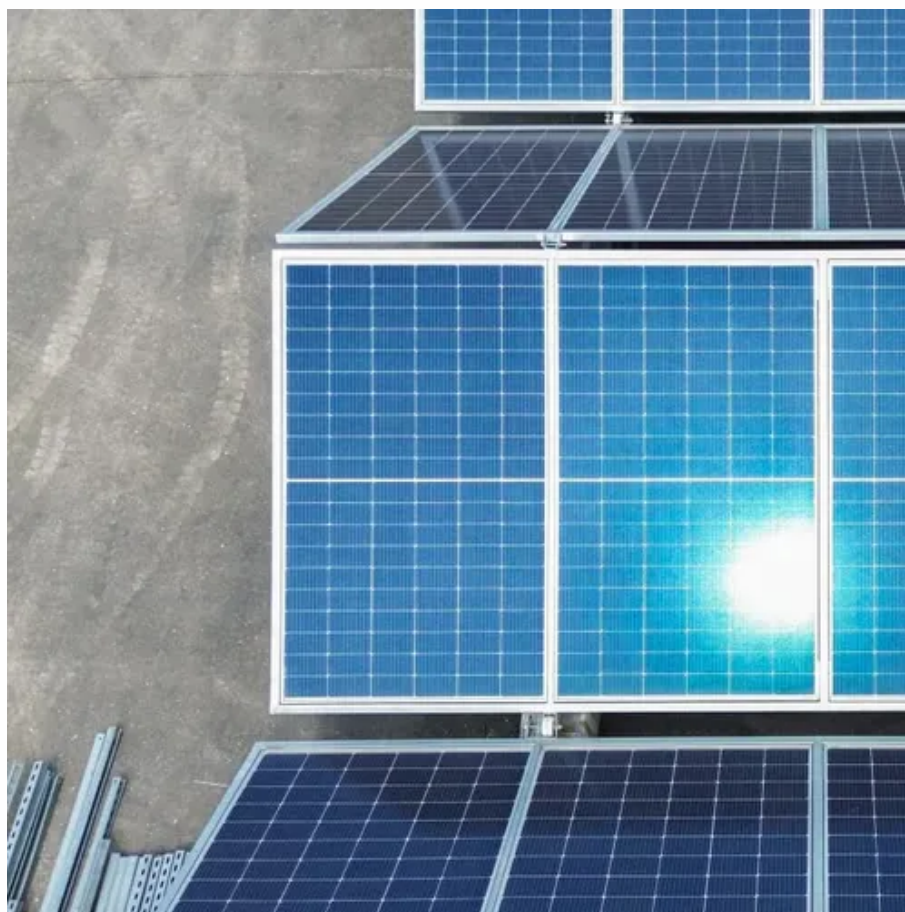

400w battery plus inverter

400w battery plus inverter

EGO Power+ Nexus Escape 400 W Battery Portable Sine Wave Inverter

...

The EGO POWER+ Nexus Escape 400W Inverter with Pure Sine Wave delivers high quality, clean power to sensitive electronics. The power inverter provides 400 watts of continuous ...

EGO Power+ Portable Inverter, 400W, Power Inverter Generator, ...

The power inverter provides 400 watts of continuous power and 800-watt peak power for devices requiring additional ramp-up power. It can power up to three USB-compatible devices ...