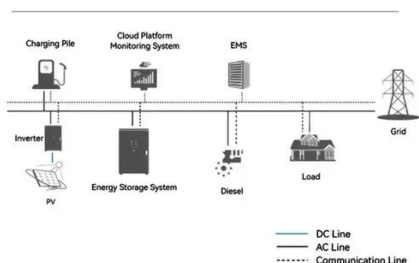

[EGO Power+ PAD5000 Nexus Escape 400W Inverter](#)

The power inverter provides 400 watts of continuous power and 800-watt peak power for devices requiring additional ramp-up power. It can

power up to three USB-compatible devices ...

System Topology

Ego Power+ Nexus Escape Portable 400W Inverter with Lithium Battery

The power inverter provides 400 watts of continuous power and 800-watt peak power for devices requiring additional ramp-up power. It can power up to three USB-compatible devices ...