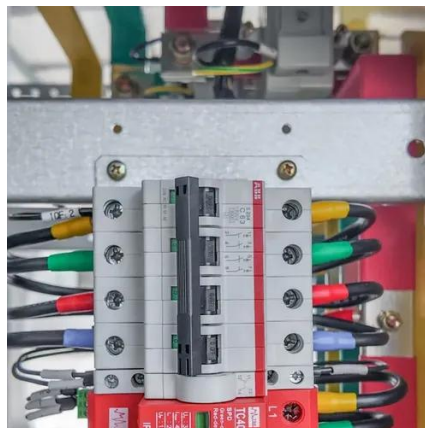

40kW Three Phase Grid Tie Solar Inverter

Strong IP65 protection and a completely sealed cover suitable for harsh environments. The on-grid inverter adopts with no isolation transformer H6 full-bridge configuration, highest efficiency ...