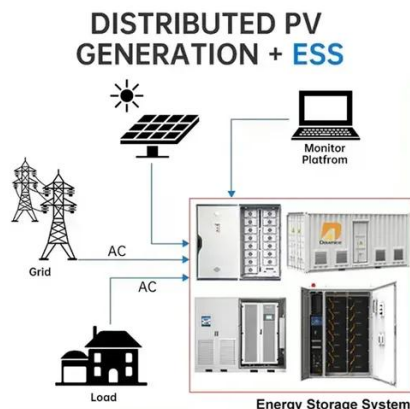

SG36_40_50CX-P2

We use a third party provider, MailChimp, to deliver our newsletter. We collect your email address so we can send our newsletter. You can ...