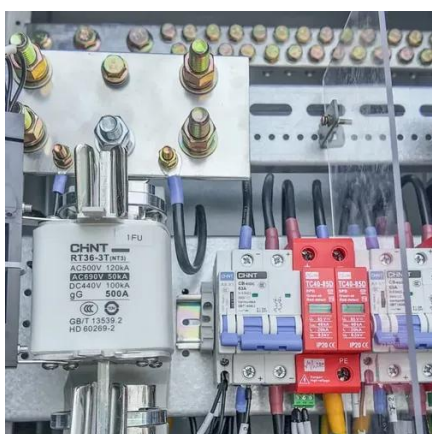

Telegram Desktop

Get Telegram for Windows x64 Portable version
Get Telegram for macOS Mac App Store
Get Telegram for Linux x64 Flatpak or Snap
Get Telegram for Windows Portable version

[Solis 40kW 3 Phase Inverter 3 MPPT w/AFCI & Fan, S6-GC40K-US](#)

Greentech Renewables supplies Solis 40kW 3 Phase Inverter 3 MPPT w/AFCI & Fan, S6-GC40K-US and other pre-qualified solar equipment from Solis through our extensive network of over ...

SG36_40_50CX-P2

We use a third party provider, MailChimp, to deliver our newsletter. We collect your email address so we can send our newsletter. You can unsubscribe at any time by clicking the "Unsubscribe" ...

[40kW Three Phase Grid Tie Solar Inverter](#)

Strong IP65 protection and a completely sealed cover suitable for harsh ...