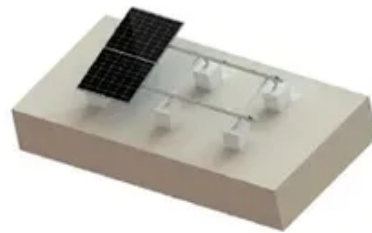

40kw string inverter

TILE ROOF SOLAR MOUNTING SYATEM

STANDING SEAM ROOF SYATEM

ADJUSTABLE TILT FLAT ROOF SYATEM

TRIANGLE FLAT ROOF SYATEM

40kw string inverter

[Descargar Telegram \(gratis\) para Windows, macOS, Android, ...](#)

Solis S6-GC40K-US 40kW three-phase grid-tied PV string inverter with 98.8% efficiency, 20A string support, smart monitoring, and reliable commercial solar power.

Telegram

Telegram is a cloud-based mobile and desktop messaging app with a focus on security and speed.

[THREE PHASE STRING INVERTER 40-60 kW](#)

CSI Solar's grid-tied, transformer-less string inverters help accelerate the use of three-phase string architecture for commercial and industrial

rooftop applications.

The Three-phase string inverters are designed for commercial and power plant PV system applications, rating from 30kW to 60kW. All models with ...

Solis 40KW Three Phase String Inverter

Solis 40KW 3-Phase Inverter with GPRS/WiFi communication, >150% DC/AC ratio, IP66 rating, AFCI protection & supports high-power modules for cost-efficiency. Order now!