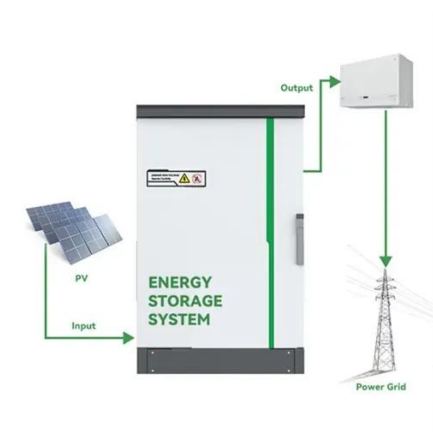

Solis S6-GC40K-US 40kW three-phase grid-tied PV string inverter with 98.8% efficiency, 20A string support, smart monitoring, and reliable commercial solar power.

Telegram

Telegram is a cloud-based mobile and desktop messaging app with a focus on security and speed.

[THREE PHASE STRING INVERTER 40-60 kW](#)

CSI Solar's grid-tied, transformer-less string inverters help accelerate the use of three-phase string architecture for commercial and industrial

rooftop applications.

Sunway 30kw 40kw 50kw 60kw Three Phase On-Grid Solar Power Inverter

The Three-phase string inverters are designed for commercial and power plant PV system applications, rating from 30kW to 60kW. All models with aluminum housings which are ...

Solis 40kW-US-LSW : 40kW 3-Phase Inverter, 480VAC - ...

The Solis 40K-US-LSW is an advanced string inverter designed for large-scale solar applications. Boasting a high efficiency of up to 98.6%, this robust inverter is engineered for maximum ...