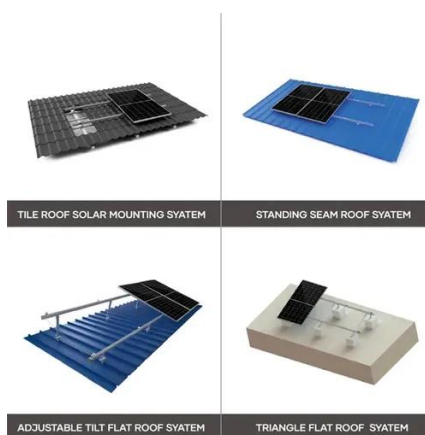

Dual Voltage Universal Car Inverter 12V24V to 220V High Power ...

¥ 356 ?S$64.93 Ruidi Pure Sine Wave Inverter 12V24V48V60V to 220V Car Home High Power 6000W
¥ 516 ?S$94.12 Pure Sine Wave Inverter 12V24V48V60V72 to 220V Truck Car ...