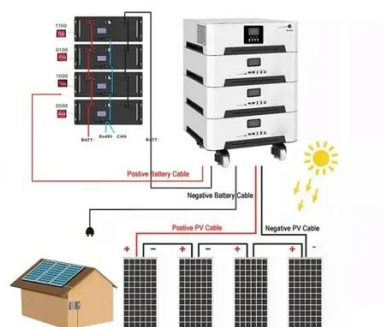

[Replace Your New Jersey Car Registration . DMV](#)

Lost your NJ car registration? Find out how to get a replacement from the New Jersey MVC.

[Transaction: Replace Vehicle Registration Card , Virginia](#)

Use this transaction if your registration card has been lost, stolen, damaged, lost or mutilated, or you want an additional card. You can print your replacement registration card online or have it ...

Order a Duplicate Registration , Commonwealth of Pennsylvania

You can order another copy of your vehicle registration online. Use the online vehicle services login.