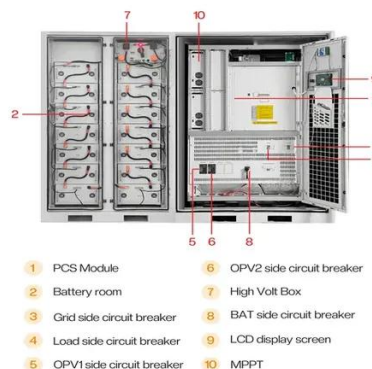

Why does 5g base station consume so much power and how to ...

One advantage of using SUV deployment base stations in the early stages of China's 5G network construction is that. 5G base stations can be directly installed on the ...