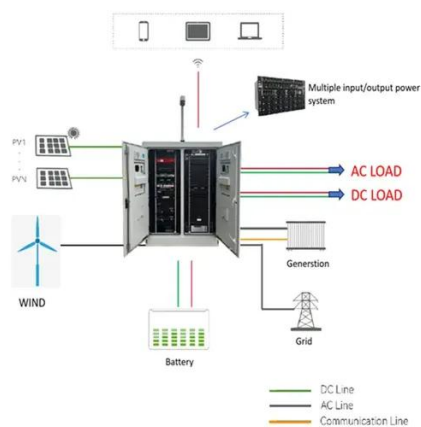

Solar Power Inverter, 800W Solar Power Inverter with LCD Display 32A

...

Solar Power Inverter, 800W Solar Power Inverter with LCD Display 32A Application It is widely used in residential or commercial areas, power plants, and schools to ...

Episodes

This Sunday's episode of 60 Minutes delivers a diverse mix of timely political revelations, urgent technological concerns, and a scenic journey through luxury watchmaking.

60 Minutes

Watch 60 Minutes full episodes on CBSNews . View the latest 60 Minutes videos, interviews, features, profiles and more.