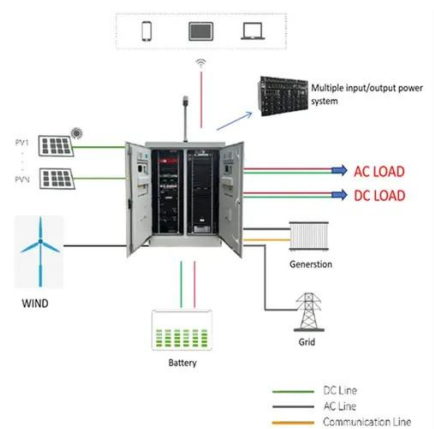

Mono PERC Bifacial Double Glass Photovoltaic Solar Panel ...

Based on 210mm silicon wafer and 132 half-cut mono-crystalline PERC cell, the Evo 6 Series photovoltaic panels comes with several innovative design features allowing higher output ...

[How much does a 660w solar panel cost?](#)

How much does a 660w solar panel cost? 1. A 660w solar panel can cost anywhere from $200 to $500 based on various factors. ...

660 watt solar panel for sale , Buy online for home, boat and RV

Discover everything you need to know about 660-watt solar panels: their benefits, cost, efficiency, and installation tips. Learn how these high-power panels can save money and ...