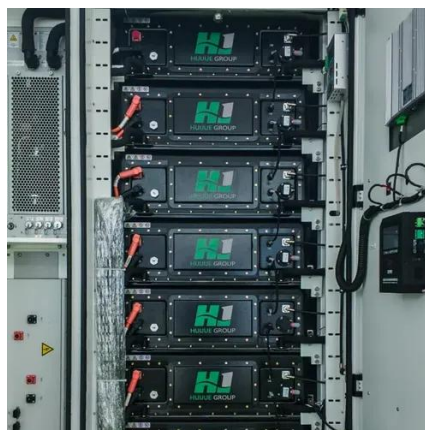

660 solar Panel

660 solar Panel

[660W/670W/680W All Black Monofacial PERC PV ...](#)

With an efficiency of up to 22.06 % and an output of 655W ...

[How much does a 660w solar panel cost? , NenPower](#)

A 660w solar panel can cost anywhere from \$200 to \$500 based on various factors. Generally, costs fluctuate due to brand reputation, panel efficiency, and availability.

660 Watt Solar Panel, 25.4% High Efficiency Perovskite Solar ...

Achieve up to 25.4% energy conversion, ensuring optimal performance even in low-light conditions--ideal for off-grid solar systems, RVs,

Unlocking the Power of 660W Solar Panels: A Game-Changer in ...

Imagine a solar panel so powerful it could energize an entire refrigerated truck while fitting neatly on a suburban rooftop. That's the reality of modern 660W solar panels, particularly Trina ...