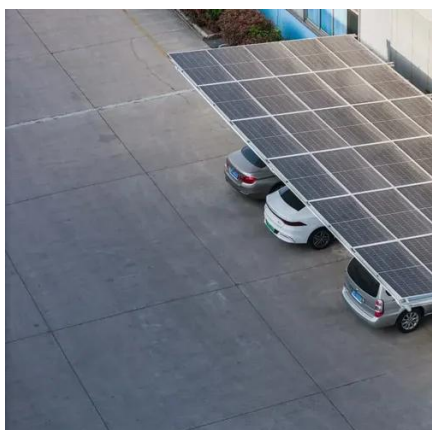

660 solar Panel

660 solar Panel

[660W/670W/680W All Black Monofacial PERC PV ...](#)

With an efficiency of up to 22.06 % and an output of 655W ...

[How much does a 660w solar panel cost? , NenPower](#)

A 660w solar panel can cost anywhere from \$200 to \$500 based on various factors. Generally, costs fluctuate due to brand reputation, panel efficiency, and availability.

[Solar Panel Bifacial Half-cut Monocrystalline 660 Wp](#)

SOLAR PANEL 660 WATTS , TRINA SOLAR , Bifacial Half-cut , Monocrystalline , 132 Cells PV Module , Power tolerance 0/+5W , L 2384mm W 1303mm D 33mm , 38.30kg , Material ...

660 Watt Solar Panel, 25.4% High Efficiency Perovskite Solar ...

Achieve up to 25.4% energy conversion, ensuring optimal performance even in low-light conditions--ideal for off-grid solar systems, RVs,

Unlocking the Power of 660W Solar Panels: A Game-Changer in ...

Imagine a solar panel so powerful it could energize an entire refrigerated truck while fitting neatly on a suburban rooftop. That's the reality of modern 660W solar panels, particularly Trina ...