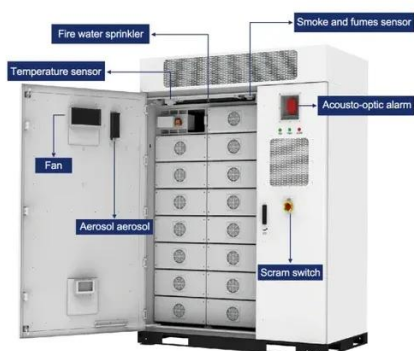

6V20V solar Panel Price