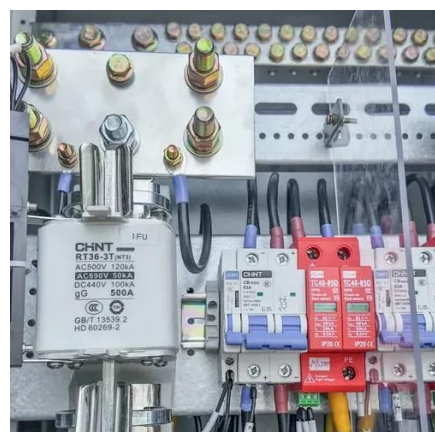

Solar Inverters with Lithium Batteries

When you install a solar power system with a lithium battery, you typically use a hybrid inverter. This type of inverter not only converts the DC electricity from the solar panels ...