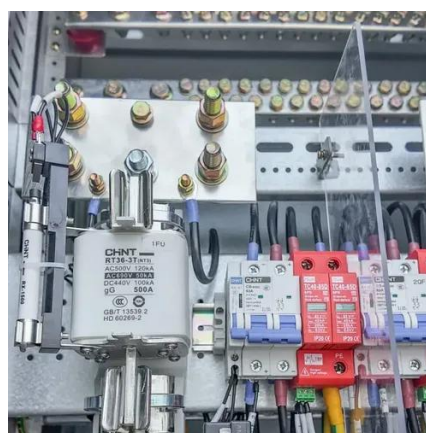

Solar Inverters with Lithium Batteries

When you install a solar power system with a lithium battery, you typically use a hybrid inverter. This type of inverter not only converts the DC electricity from the solar panels ...