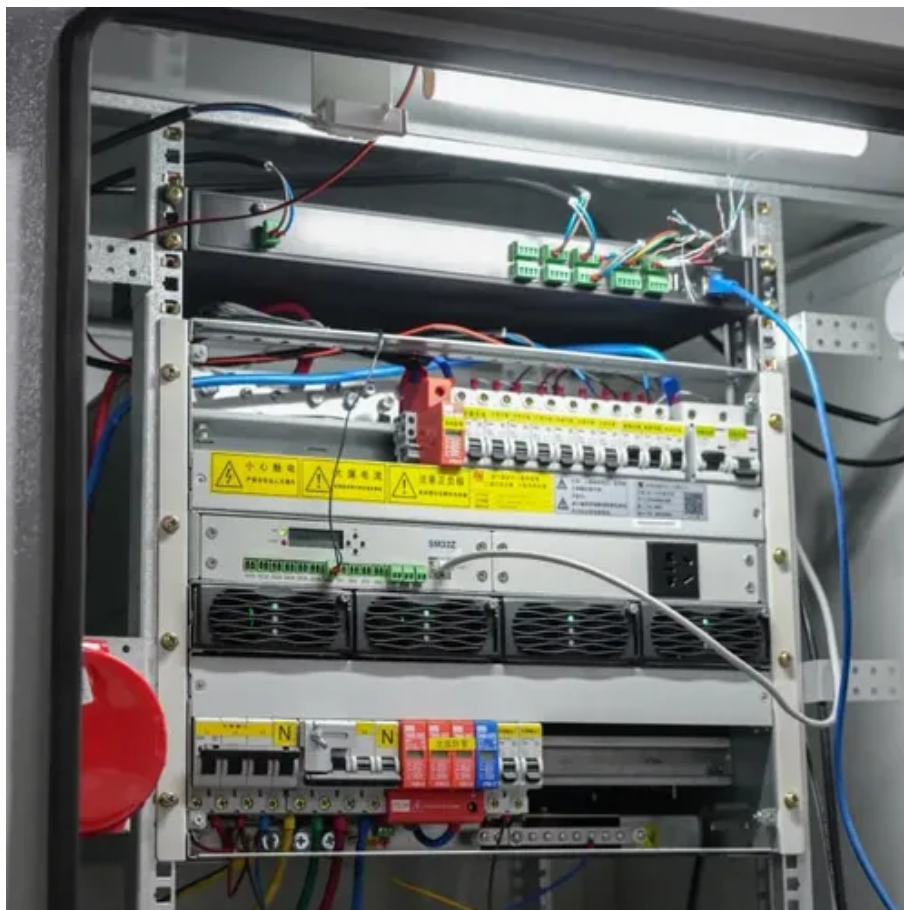

80w inverter 12v

Overview

What is a 12V 800W power inverter?

This versatile inverter features an MPPT solar charger and is designed to handle South Africa's load shedding challenges. Elevate your off-grid and mobile power solutions with a 12V 800W Power Inverter your reliable bridge between DC battery power and standard AC power. Whether you're on the road, camping, or seeking backup.