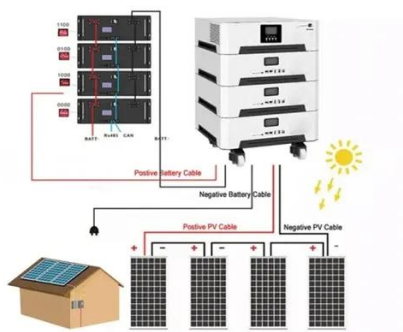

Lithium-Ion Battery Charging Cabinet, 4kWh TECR, 2 Doors

This patent-pending design for our lithium-ion battery cabinet offers the highest level of protection. With eight receptacles, it allows for simultaneous charging of multiple batteries up to a ...