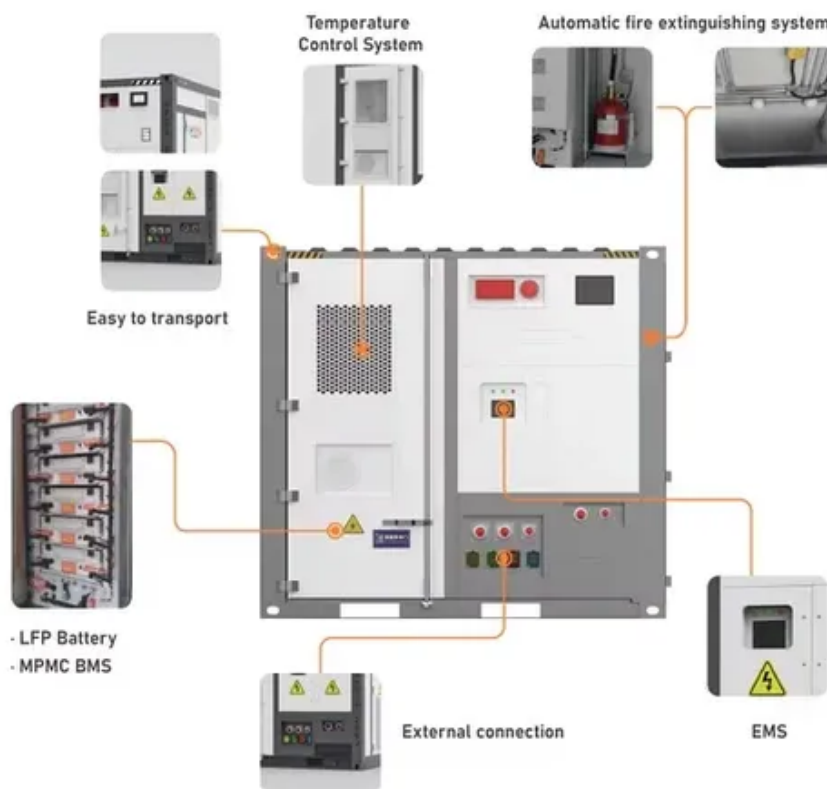

All base station communications in Myanmar have been restored

Overview

Thanks to the concerted efforts of telecom operators, approximately 6,000 base stations had been restored by 7 April. As of now, mobile communication has resumed at 96 per cent of base stations in Nay Pyi Taw, over 88 per cent in Mandalay Region, and 91 per cent in Sagaing Region.