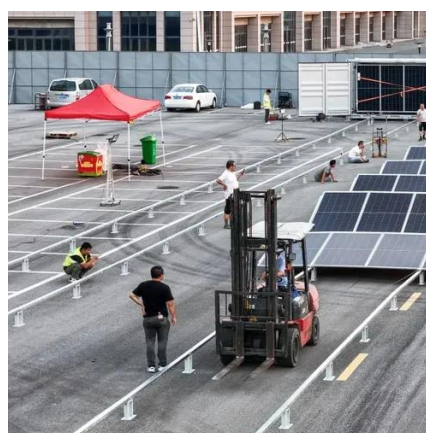

Ankara Solar Energy Storage Power Station Powering Tomorrow ...

The Ankara Solar Energy Storage Power Station demonstrates how innovative energy storage can maximize solar potential while ensuring grid stability. As renewable energy becomes ...