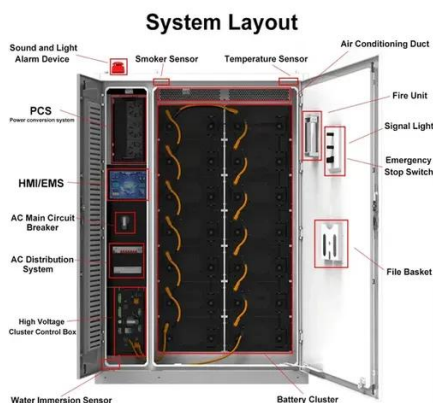

Amsterdam Central Station Address , Amsterdam ...

Its address, Stationsplein 15, 1012 AB Amsterdam, places you right at the center of Amsterdam's vibrant culture, just steps away from canals, ...