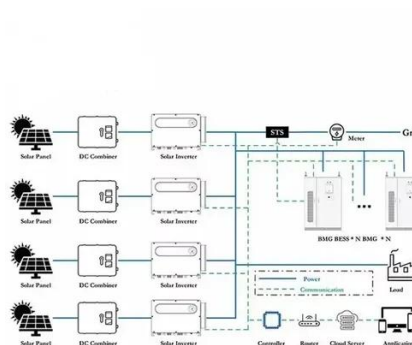

20ft 2MWh Outdoor Liquid-Cooling Energy Storage Container for ...

The 20ft 2MWh outdoor liquid cooled energy storage container is composed of 7 1P416S, 1331.3V 280Ah battery racks with BMS, which has the characteristics of high power and long life.

[Amsterdam Industrial and Commercial solar container battery](#)

You simply add another unit. This makes the solar battery container an ideal choice for businesses that anticipate growth but don't want to over-invest in infrastructure on