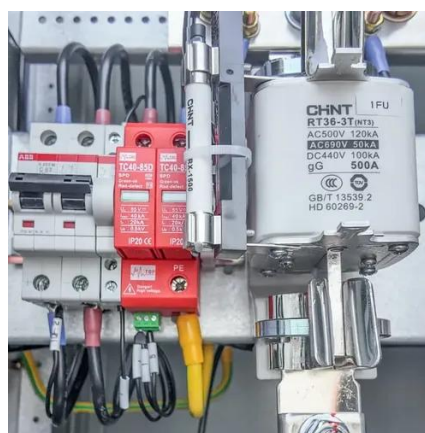

15000 Watt DC Solar Inverters

The transformerless, three-phase Fronius Symo 15.0-3 208 Volt string inverter handles up to 19,500 Watt DC input and delivers 15,000 Watt AC ...