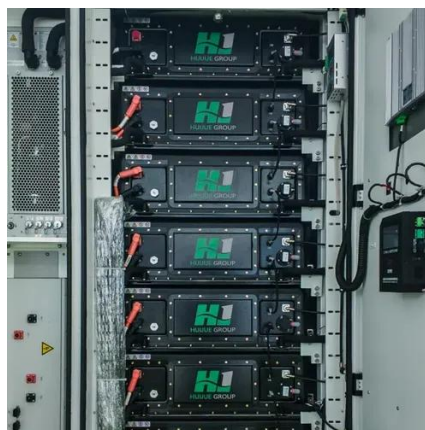

Communication Telecom Outdoor Cabinets ...