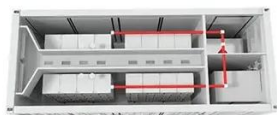

Battery Charging Cabinets

JOCO's battery cabinets provide a safe place to charge Lithium-Ion e-bike batteries. Our cabinets provide advanced safety features that are ...