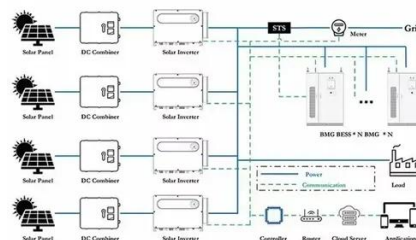

Control Unit: The controller is in charge of the operation of the whole base station. It controls the transmission power, frequency allocation, handovers between different cells and ...

Optimization of Communication Base Station Battery ...

In the communication power supply field, base station interruptions may occur due to sudden natural disasters or unstable power supplies. This work studies the optimization of ...

Base Stations

Control Unit: The controller is in charge of the operation of the whole base station. It controls the transmission power, frequency ...

US9084202B2

Since a range covered by a home-use base station is considerably smaller than that of a base station installed outdoors, the range is called "femtocell". Accordingly, a home-use base

How to Solve the Problem of Communication Room Management