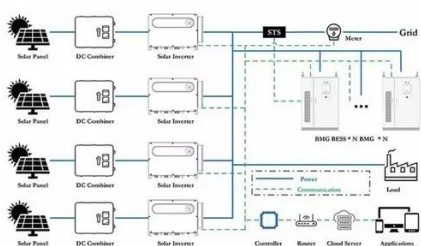

It orchestrates the activities of base stations, managing the allocation of resources, handovers, and call set-ups, thus the mobile switching center and ensuring seamless ...

Base Station System Structure

The intent of this section is to explore the role of base stations in communications systems, and to develop a reference model that can be used to describe and compare base station software ...

Base Stations

Control Unit: The controller is in charge of the operation of the whole base station. It controls the transmission power, frequency allocation, handovers between different cells and ...

Optimization of Communication Base Station Battery ...

In the communication power supply field, base station interruptions may occur due to sudden natural disasters or unstable power supplies. This work studies the optimization of ...

Base Stations

Control Unit: The controller is in charge of the operation of the whole base station. It controls the transmission power, frequency ...