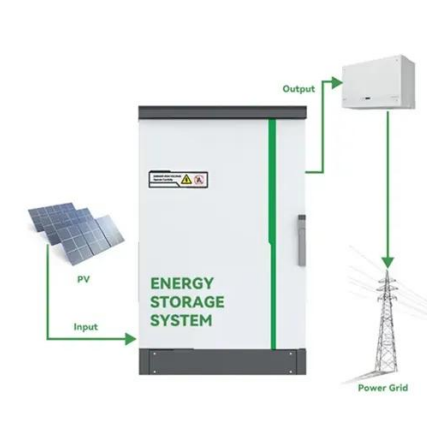

Base station outdoor DC wind power supply

Base station outdoor DC wind power supply

[48VDC Solar DC Power System for Telecom Base Station](#)

It can provide reliable power supply in the case of a power failure completely in plant or substation. The traditional DC systems connect battery pack and run with float charging mode.

[Wind-solar hybrid for outdoor communication base stations](#)

Integrated Solar-Wind Power Container for Communications This large-capacity, modular outdoor base station seamlessly integrates photovoltaic, wind power, and energy storage to provide a ...

Land Mobile Radio DC Power Supplies in 12 and ...

Combine your radio with a reliable Comms Series Power Supply and custom-fitted cover to create an attractive space-saving base station. Use THIS ...

Outdoor 24V DC Power Supply A Comprehensive Guide

This large-capacity, modular outdoor base station seamlessly integrates photovoltaic, wind power, and energy storage to provide a stable DC48V power supply and optical distribution.

5G Base Station 48V Rectifier Outdoor Power Supply