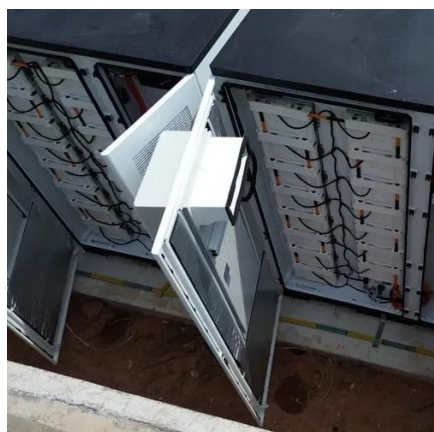

[Mission Critical Communication , nVent SCHROFF](#)

Effective outdoor cabinet system integration is crucial for maintaining the reliability and performance of critical emergency infrastructure at base stations. To ensure optimal ...