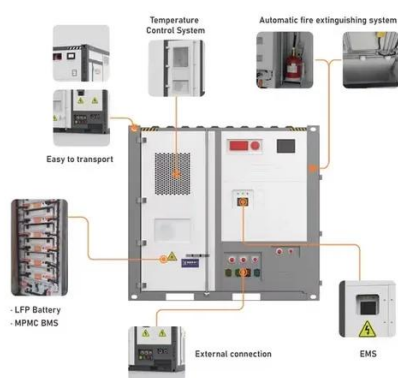

prices and We ship anywhere in the USA.