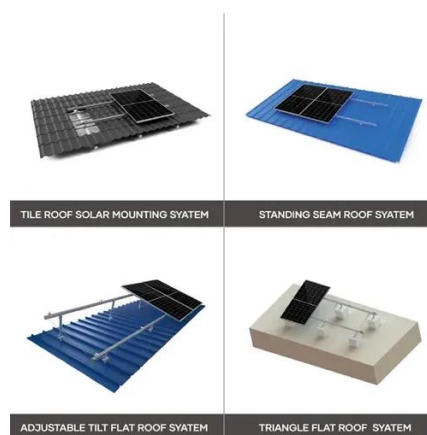

Maximizing Performance: The Ultimate Guide to 4U Server Power ...

What is a 4U Server Power Supply? A 4U server power supply refers to the power unit designed to fit into a 4U rack-mount server chassis. The "U" stands for "rack units," with one rack unit ...