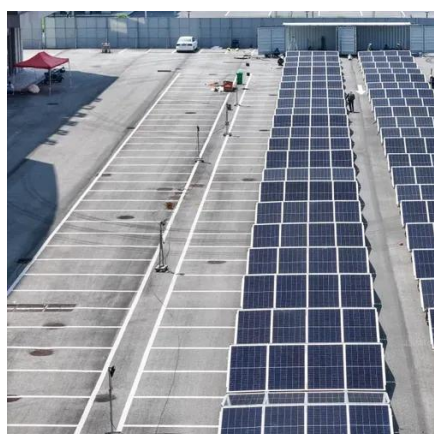

redundant power supply 4u , Newegg

Search Newegg for redundant power supply 4u.
Get fast shipping and top-rated customer service.

Supermicro CSE-847BE1C12-R1K68LPB4 4U Rackmount 800/1600W Power supply

4U Rackmount 800/1600W Redundant Titanium Certified Power Supply, Optimized for motherboards sizes 12" x 10", 13.68" x 13", 9.6" x 9.6", support single and dual Intel / AMD ...

Supermicro CSE-947HE2C-R2K05JBOD 4U Rackmount 2000W Power Supply

4U JBOD storage Enclosure 2000W Redundant Titanium Certified Power Supply, Includes: 90x 3.5in/2.5in hot-swappable SAS3 12Gb/s drive bay with SES3 (Top Loading) (CSE-947HE2C ...