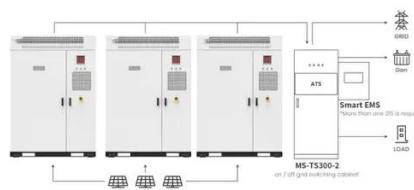

Best Battery Storage Power Stations With Charging Organizers for Tools

Efficient battery storage power stations offer a smart solution for organizing power tools and charging multiple batteries simultaneously. Below is a summary table of top products ...

Application scenarios of energy storage battery products