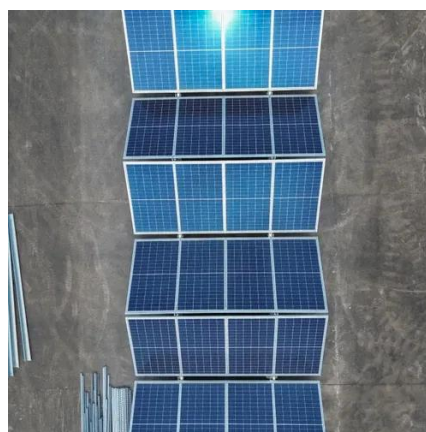

Battery cabinet flow ESS power base station

Battery cabinet flow ESS power base station

Energy Base(TM) , ESS, Inc.

The Energy Base allows the power (the rate of electricity flow) to be decoupled from the capacity (the total amount of energy held). This, combined with unlimited cycling and rapid response ...

ESS-GRID Cabinet Brochure EN-250401

Multiple cabinets can be connected in parallel to realize the expansion of the energy storage system. The local control screen enables diverse functions, including system operation ...

Energy storage cabinet battery protection ESS power base ...

For renewable system integrators, EPCs, and storage investors, a well-specified energy storage cabinet (also known as a battery cabinet or lithium battery cabinet) is the backbone of a